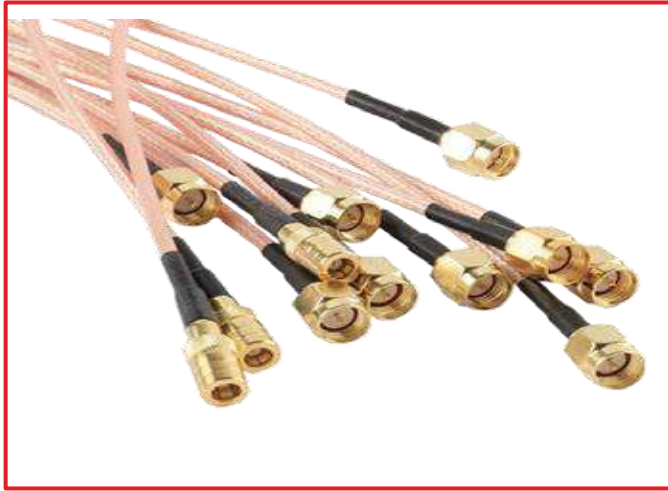

- D28 F125
- D30 F125
- D30 F150
- D30 F155
- D30 F200
- D37 F200

Ceramic Ring For Fiber Laser Cutting Machine

● DIA

D32mm

D28mm

D20.6mm

● Hight

12mm

11.7mm

13.5mm

● Thread

14mm

11mm

8mm

Seal Ring For Protective Window

- 41.5 * 34.3 * 3.4
- 40.2 * 33 * 3.6
- 34.5 * 26.6 * 3.4
- 40.2 * 33 * 3.6
- 42 * 37.5 * 2.4
- 29.2 * 21 * 3.55

Fiber Laser RF Cable & SMC Valve

- Push - Thread
- Thread - Thread

- Itv2050 - 312n
Electro - Pneumatic
Regulator Electrical
Proportional Valve

Laser Nozzle Sensor Connector

- BM109 / BM110 / BM111 / BM114 / BM06k